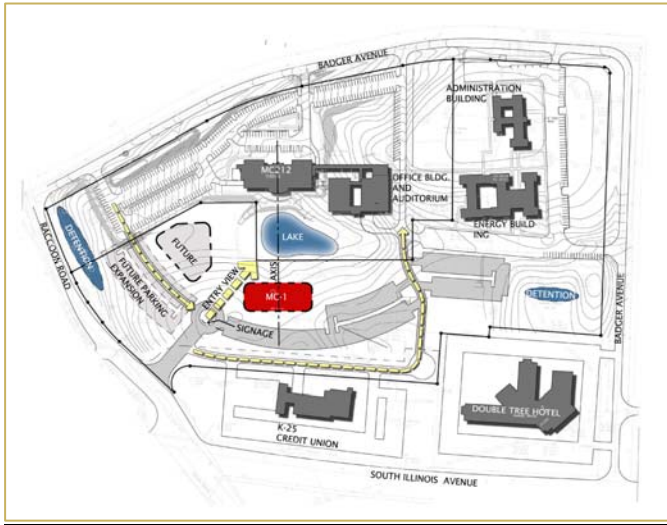

Center for Science Education
 Newest ORAU/ORISE Facility Scheduled to Open in December 2008

Fact Sheet

Aerial View of ORAU Main Campus;
 New Center for Science Education Highlighted in Red

View of ORAU's New Center for Science Education from
 Badger Avenue Entrance

Size/Approximate Cost:

- Four-story office building
- 73,000 square feet
- \$19.7 million

Occupants

- ORAU President's Office
- Other ORAU Executive Offices
- ORAU Human Resources Department
- ORAU/ORISE Science Education Programs

Timeframe

- Break ground July 2007
- Construction begins August 2007
- Move in scheduled for December 2008

Other Details

- The new Center for Science Education will house a state-of-the-art classroom for teachers and students
- Partners Development of Knoxville (www.partnersinfo.com) will manage the construction of the Center for Science Education.
- The facility will be located across the lake from the Pollard Technology Conference Center and ORAU's Building MC-212 (built in 2004), and it will reshape ORAU's Main Campus
- A new entrance to ORAU's Main Campus will be created from Illinois Avenue and Raccoon Road.